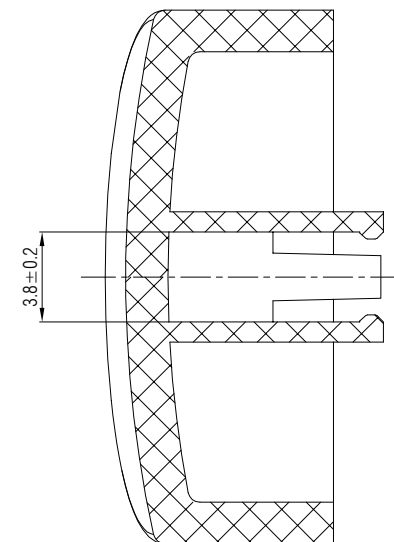

SWITCH CAP
P/N:SC225

Materials ABS

Color Black
(OEM AVAILABLE)

Packaging

Bulk Package
Inner Package: Plastic bag
Outer Package: Carton

WENZHOU KHAN ELECTRONIC

VERSION		PROJECTION	DESIGNED	Wei Lin
KH14FE22E			CHECKED	ZhongJu Peng
SCALE	SIZE	 Dimensions are shown:mm(inches)	APPROVED	Johan Xu
5:1	A4		2022.05.11	