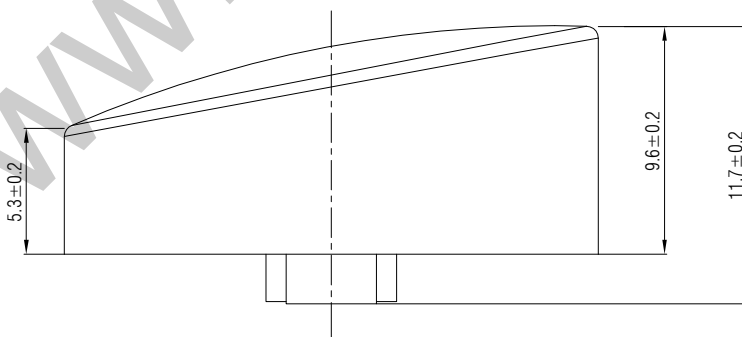

SWITCH CAP
P/N:SC225

Materials ABS

Color Black
(OEM AVAILABLE)

Packaging

Bulk Package
Inner Package: Plastic bag
Outer Package: Carton

WENZHOU KHAN ELECTRONIC

VERSION		PROJECTION	DESIGNED	Wei Lin
KH14FE22E			CHECKED	ZhongJu Peng
SCALE	SIZE	 Dimensions are shown:mm(inches)	APPROVED	Johan Xu
5:1	A4		2022.05.11	